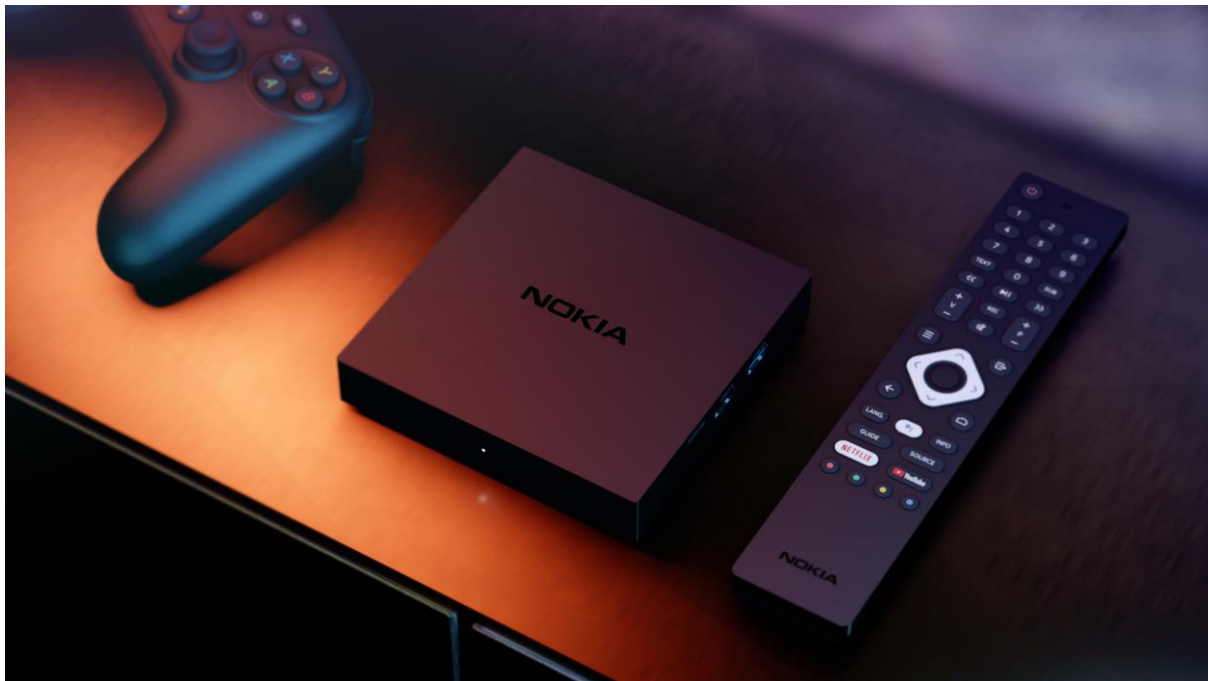

Game on: The new Nokia Streaming Box 8010 with a wide range of entertainment - not only for gamers

Perfect for gaming fans: The new Nokia Streaming Box 8010 offers even faster performance and improved storage capacity. With access to thousands of apps in the Google Play Store and the cloud gaming services, the Streaming Box 8010 has a wide selection of games for every type of gamer. Then it's just a matter of connecting the controller via Bluetooth and you're ready to go. Those who prefer to indulge in a film or series marathon also get their money's worth. The streaming box also brings the streaming services¹ Netflix, Disney+, Prime Video or YouTube to the screen and it is also compatible with Apple TV.

Vienna, 08 November 2022 – The Nokia Streaming Box 8000 has been one of StreamView's most popular products since its 2020 launch. The set-top box can be connected to any TV with an HDMI connection. The latest version, the Nokia Streaming Box 8010, comes with an improved chipset, ideal for gaming sessions. With three integrated USB ports, one more than in the previous model, connecting two game controllers is a breeze. Users will also be pleased about the higher memory capacity, which amounts to a total of 4 GB LPDDR4 RAM, 32 GB eMMC Flash.

The Nokia Streaming Box turns any TV into a Smart TV offering a wide range of apps, streaming services and media libraries. The remote control responds to voice commands via Google Assistant and can help you find a blockbuster or the weather forecast in a few seconds.